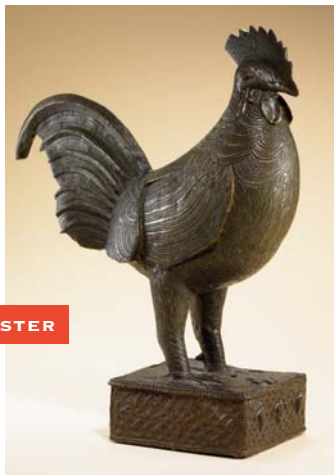

HUNTING HORN

FEMALE FIGURE

COMMEMORATIVE HEAD

PALACE VERANDA POST

Find these objects located in the pavilion, sublevel 1 and sublevel 2

ROOSTER

STAFF + FINIAL

MASK

MASK

CROWN

FEMALE FIGURE (KING'S WIFE)

CROWN

ARMLET

LINGUIST STAFF

PENDANT

PALACE DOOR