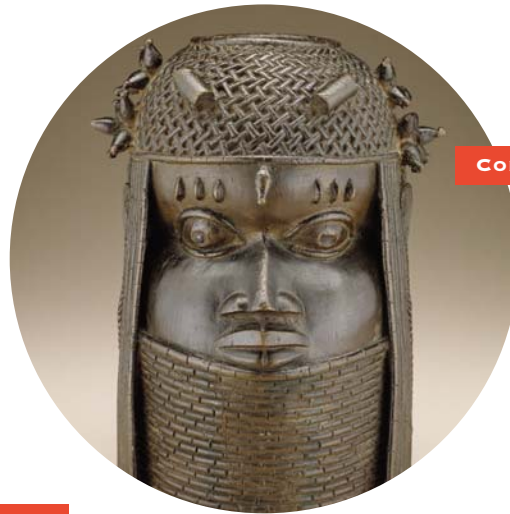

Smithsonian
National Museum of African Art

Renewing America's Promise
Supported by the
Presidential Inaugural Committee

NATIONAL MUSEUM OF AFRICAN ART

Treasure hunt

LEADERSHIP ARTS OF AFRICA

African art fuses visual imagery with spiritual beliefs and social purpose. Leadership arts identify leaders and convey prestige, royal birthright, wealth, secular and/or spiritual authority and power.

HUNTING HORN

FEMALE FIGURE

COMMEMORATIVE HEAD

PALACE VERANDA POST

Find these objects located in the pavilion, sublevel 1 and sublevel 2

ROOSTER

STAFF + FINIAL

MASK

MASK

CROWN

FEMALE FIGURE (KING'S WIFE)

CROWN

ARMLET

LINGUIST STAFF

PENDANT

PALACE DOOR